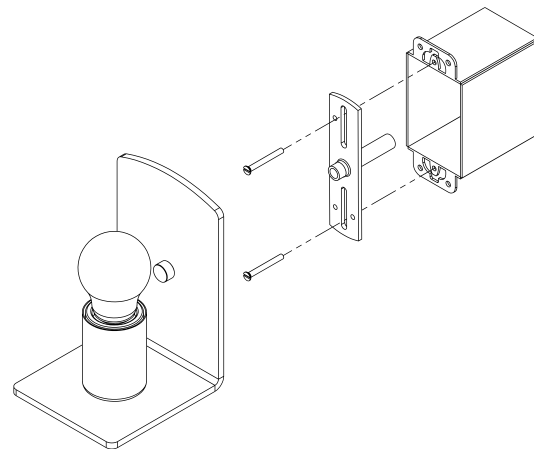

THE URBAN ELECTRIC C^o.

THE L

THE L

WALL REGULAR

NK-1200WR

DIMENSIONS

Width	3.5in
Height	5.75in
Depth	4in
X	2.75in

MOUNTING

Recommended Installers	1
Weight	3lbs
Backplate	3.5in x 5.75in
Junction Box	2in x 4in rect

LAMP / WIRING

Max Wattage (1) 60W S
Ships with complimentary LED bulb

RATING

Suitable for DAMP locations

UL Listed

ADA compliant

THE L

WALL LARGE

NK-1200WL

DIMENSIONS

Width	5.5in
Height	7.25in
Depth	4.75in
X	3.75in

MOUNTING

Recommended Installers	1
Weight	4lbs
Backplate	5.5in x 7.25in
Junction Box	4in oct/rnd

LAMP / WIRING