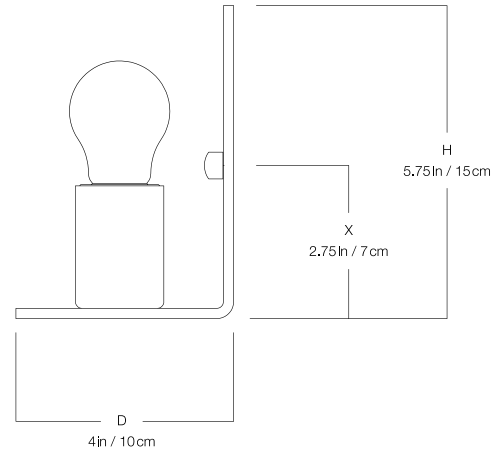

THE URBAN ELECTRIC C^o.

THE L

THE L

WALL REGULAR

NK-1200WR

DIMENSIONS

Width	3.5in
Height	5.75in
Depth	4in
X	2.75in

MOUNTING

Recommended Installers	1
Weight	3lbs
Backplate	3.5in x 5.75in
Junction Box	2in x 4in rect

LAMP / WIRING

Max Wattage (1) 60W S
Ships with complimentary LED bulb

RATING

Suitable for DAMP locations

UL Listed

ADA compliant

THE L

WALL LARGE

NK-1200WL

DIMENSIONS

Width	5.5in
Height	7.25in
Depth	4.75in
X	3.75in

MOUNTING

Recommended Installers	1
Weight	4lbs
Backplate	5.5in x 7.25in
Junction Box	4in oct/rnd

LAMP / WIRING

Max Wattage	(1) 60W S
Ships with complimentary LED bulb	

RATING

Suitable for DAMP locations

UL Listed