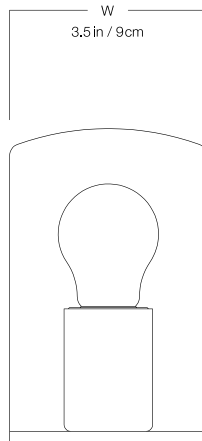

THE URBAN ELECTRIC C^o.

THE L

THE L

WALL REGULAR

NK-1200WR

DIMENSIONS

Width	3.5in
Height	5.75in
Depth	4in
X	2.75in

MOUNTING

Recommended Installers	1
Weight	3lbs
Backplate	3.5in x 5.75in
Junction Box	2in x 4in rect

LAMP / WIRING

Max Wattage (1) 60W S
Ships with complimentary LED bulb

RATING

Suitable for DAMP locations

UL Listed

ADA compliant

THE L

WALL LARGE

NK-1200WL

DIMENSIONS

Width	5.5in
Height	7.25in
Depth	4.75in
X	3.75in

MOUNTING

Recommended Installers	1
Weight	4lbs
Backplate	5.5in x 7.25in
Junction Box	4in oct/rnd

LAMP / WIRING