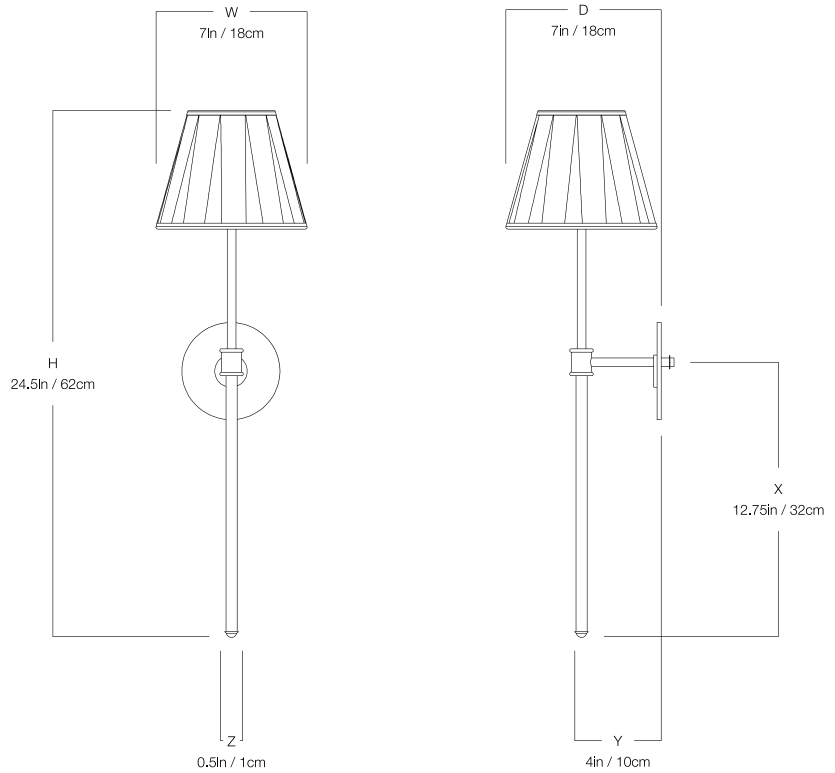

THE URBAN ELECTRIC C^o.

MELISSA WALL

MELISSA WALL

SMALL

MM-3001WS

DIMENSIONS

Width	7in
Height	24.5in
Depth	7in
X	12.75in
Y	4in
Z	0.5in

MOUNTING

Recommended Installers	1
Weight	2lbs
Junction Box	4in oct/rnd

LAMP / WIRING

Max Wattage	(1) 60W C
Ships with complimentary LED bulb	

RATING

Suitable for DAMP locations

UL Listed

MELISSA WALL

LARGE

MM-3001WL

DIMENSIONS

Width	7in
Height	25in
Depth	8.75in
X	13in
Y	5.75in
Z	0.75in

MOUNTING

Recommended Installers	1
Weight	2lbs
Junction Box	4in oct/rnd

LAMP / WIRING

Max Wattage	(1) 60W C
Ships with complimentary LED bulb	