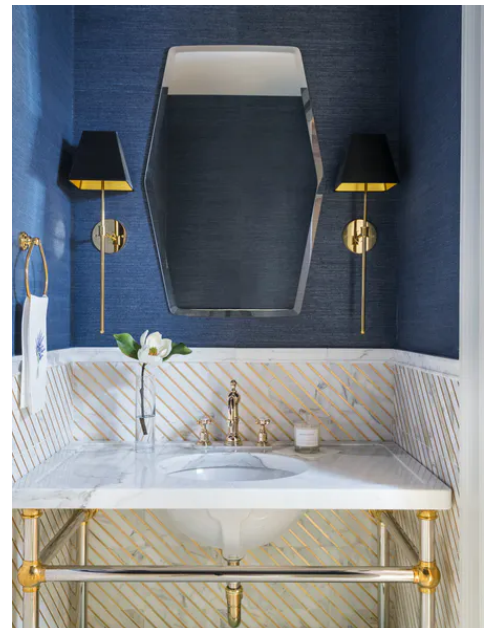

THE URBAN ELECTRIC C^o.

MELISSA WALL

MELISSA WALL

SMALL

MM-3001WS

DIMENSIONS

Width	7in
Height	24.5in
Depth	7in
X	12.75in
Y	4in
Z	0.5in

MOUNTING

Recommended Installers	1
Weight	2lbs
Junction Box	4in oct/rnd

LAMP / WIRING

Max Wattage	(1) 60W C
Ships with complimentary LED bulb	

RATING

Suitable for DAMP locations

UL Listed

MELISSA WALL

LARGE

MM-3001WL

DIMENSIONS

Width	7in
Height	25in
Depth	8.75in
X	13in
Y	5.75in
Z	0.75in

MOUNTING

Recommended Installers	1
Weight	2lbs
Junction Box	4in oct/rnd

LAMP / WIRING

Max Wattage	(1) 60W C
Ships with complimentary LED bulb	