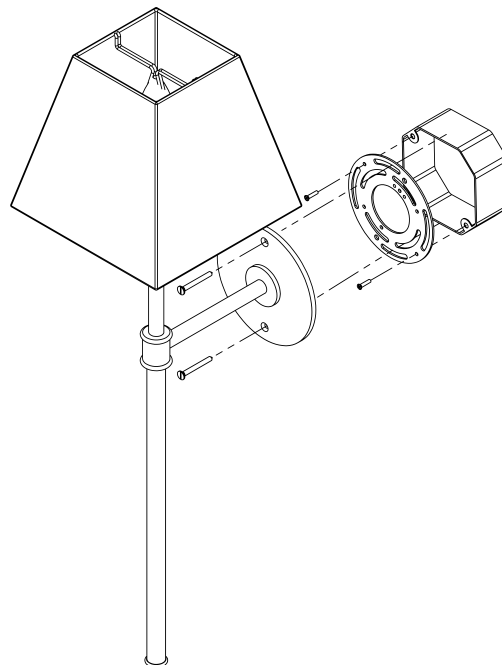

THE URBAN ELECTRIC C^o.

MELISSA WALL

MELISSA WALL

SMALL

MM-3001WS

DIMENSIONS

Width	7in
Height	24.5in
Depth	7in
X	12.75in
Y	4in
Z	0.5in

MOUNTING

Recommended Installers	1
Weight	2lbs
Junction Box	4in oct/rnd

LAMP / WIRING

Max Wattage	(1) 60W C
Ships with complimentary LED bulb	

RATING

Suitable for DAMP locations

UL Listed

MELISSA WALL

LARGE

MM-3001WL

DIMENSIONS

Width	7in
Height	25in
Depth	8.75in
X	13in
Y	5.75in
Z	0.75in

MOUNTING

Recommended Installers	1
Weight	2lbs
Junction Box	4in oct/rnd

LAMP / WIRING

Max Wattage	(1) 60W C
Ships with complimentary LED bulb	