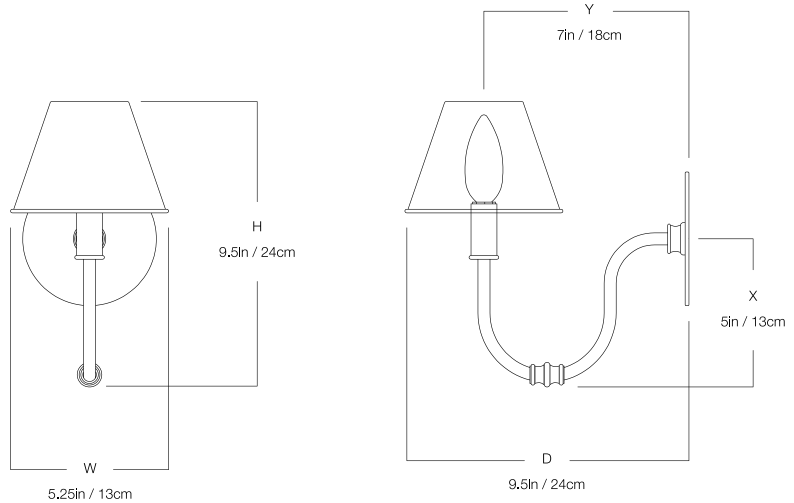

THE URBAN ELECTRIC CO.

BELLE MEADE

BELLE MEADE

WALL SMALL

AH-6100WS

DIMENSIONS

Width	5.25in
Height	9.5in
Depth	9.5in
X	5in
Y	7in

MOUNTING

Recommended Installers	1
Weight	2lbs
Junction Box	4in oct/rnd

LAMP / WIRING

Max Wattage (1) 60W C

Ships with complimentary LED bulb

RATING

Suitable for DAMP locations

UL Listed

BELLE MEADE

WALL LARGE

AH-6100WL

DIMENSIONS

Width	8.5in
Height	16.75in
Depth	11.5in
X	10.5in
Y	8.5in

MOUNTING

Recommended Installers	1
Weight	2lbs
Junction Box	4in oct/rnd

LAMP / WIRING

Max Wattage	(1) 60W C
Ships with complimentary LED bulb	