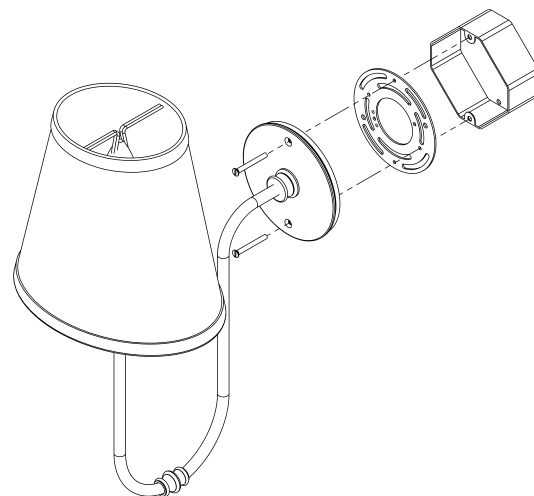

THE URBAN ELECTRIC CO.

BELLE MEADE

BELLE MEADE

WALL SMALL

AH-6100WS

DIMENSIONS

Width	5.25in
Height	9.5in
Depth	9.5in
X	5in
Y	7in

MOUNTING

Recommended Installers	1
Weight	2lbs
Junction Box	4in oct/rnd

LAMP / WIRING

Max Wattage (1) 60W C

Ships with complimentary LED bulb

RATING

Suitable for DAMP locations

UL Listed

BELLE MEADE

WALL LARGE

AH-6100WL

DIMENSIONS

Width	8.5in
Height	16.75in
Depth	11.5in
X	10.5in
Y	8.5in

MOUNTING

Recommended Installers	1
Weight	2lbs
Junction Box	4in oct/rnd

LAMP / WIRING

Max Wattage	(1) 60W C
Ships with complimentary LED bulb	